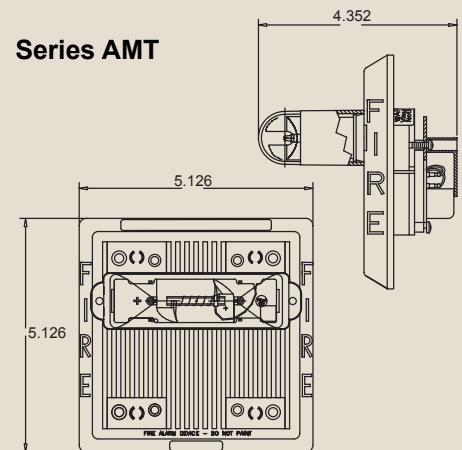

**Wall or Ceiling Mount Multitones**

		Order Code
AMT-12/24-R	Red	5887
AMT-12/24-W	White	5893
AMT-12/24-R-NYC	Red	7920

Mounting Options: D,E,F,L,M,O,P,R

Designed for 2-8 wire applications that require up to three distinct prioritized audible signals from 3 isolated inputs. Ideal for combination fire and burglary systems and suppression systems.

Available features and options:

- Color: Red or White
- Mounting: Wall or Ceiling
- Multi-Candela
- Square
- Standard Backboxes
- Strobe Synchronization
- Approvals: UL, ULC, FM, CSFM, MEA, BFP

**Series AMT**