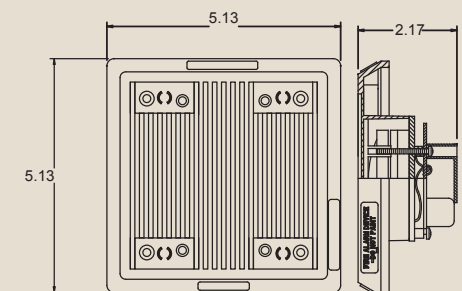

Series AMT

Please reference the back of this catalog for more information on mounting options.