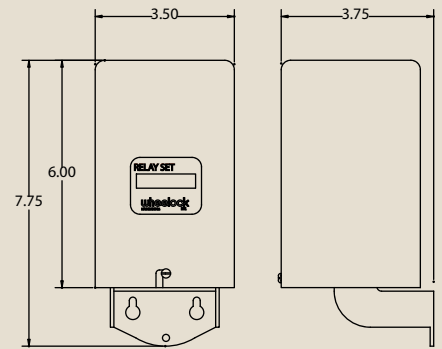

Telephone Relays

Weatherproof AC/DC
CRT-T-40

Order Code
0049

Explosion Proof AC/DC
XRT-T-40

0221

	Input Voltage	AC Contact Ratings		DC Contact Ratings	REN
		115 volts	230 volts	115 volts	
CRT-T-40	39-150 V, 20-30 Hz	5	230	500mA	0.6
XRT-T-40	39-150 V, 20-30 Hz	Amps	Amps		

Wheelock telephone relays activate various appliances when a telephone ring voltage is detected. Two models are available to accommodate different voltage requirements, environments and applications.

Available features and options:

- Indoor, outdoor
- Explosion proof - (XRT-T-40)
- UL Listed, FCC registered
- Accepts RJ-11 phone plug
- AC/DC Relay

Series CRT

Series XRT